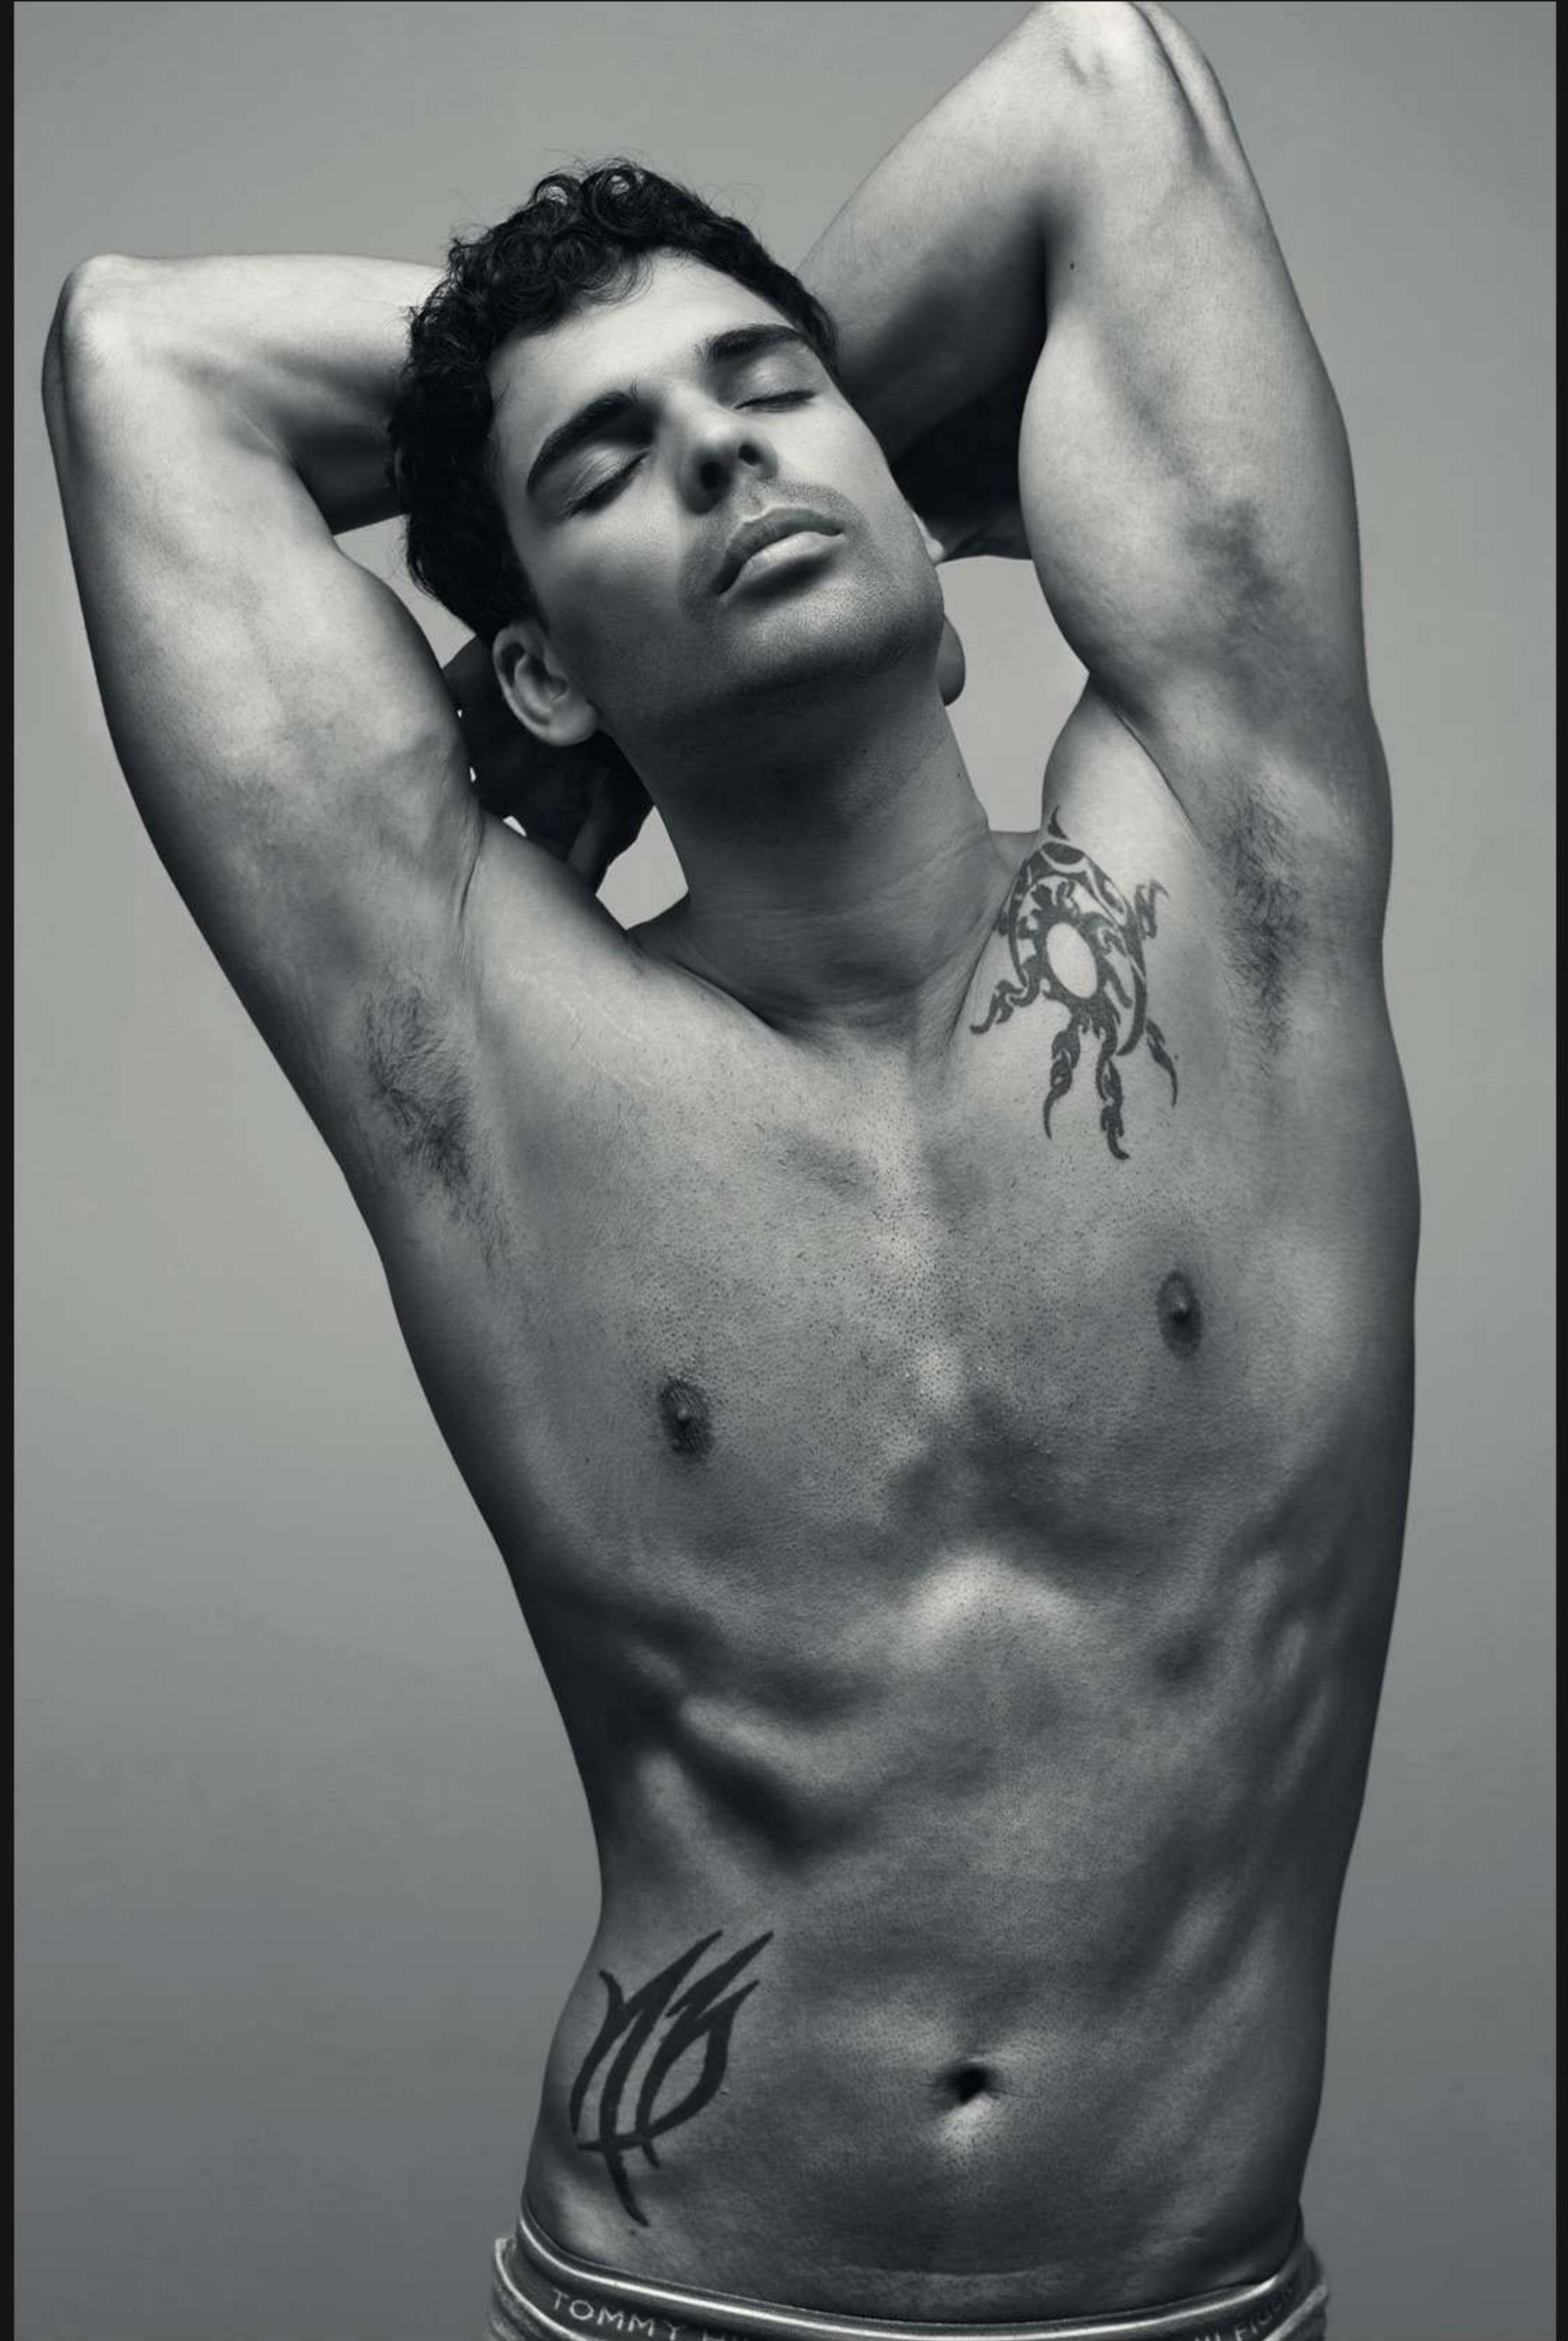

# AREF

HEIGHT 6'2" CHEST 40 WAIST 32 HIPS 39 SHOES 9

SUIT 40 EYES BROWN HAIR BLACK TOP SIZE M BOTTOM SIZE 32

AG.  
MODELS