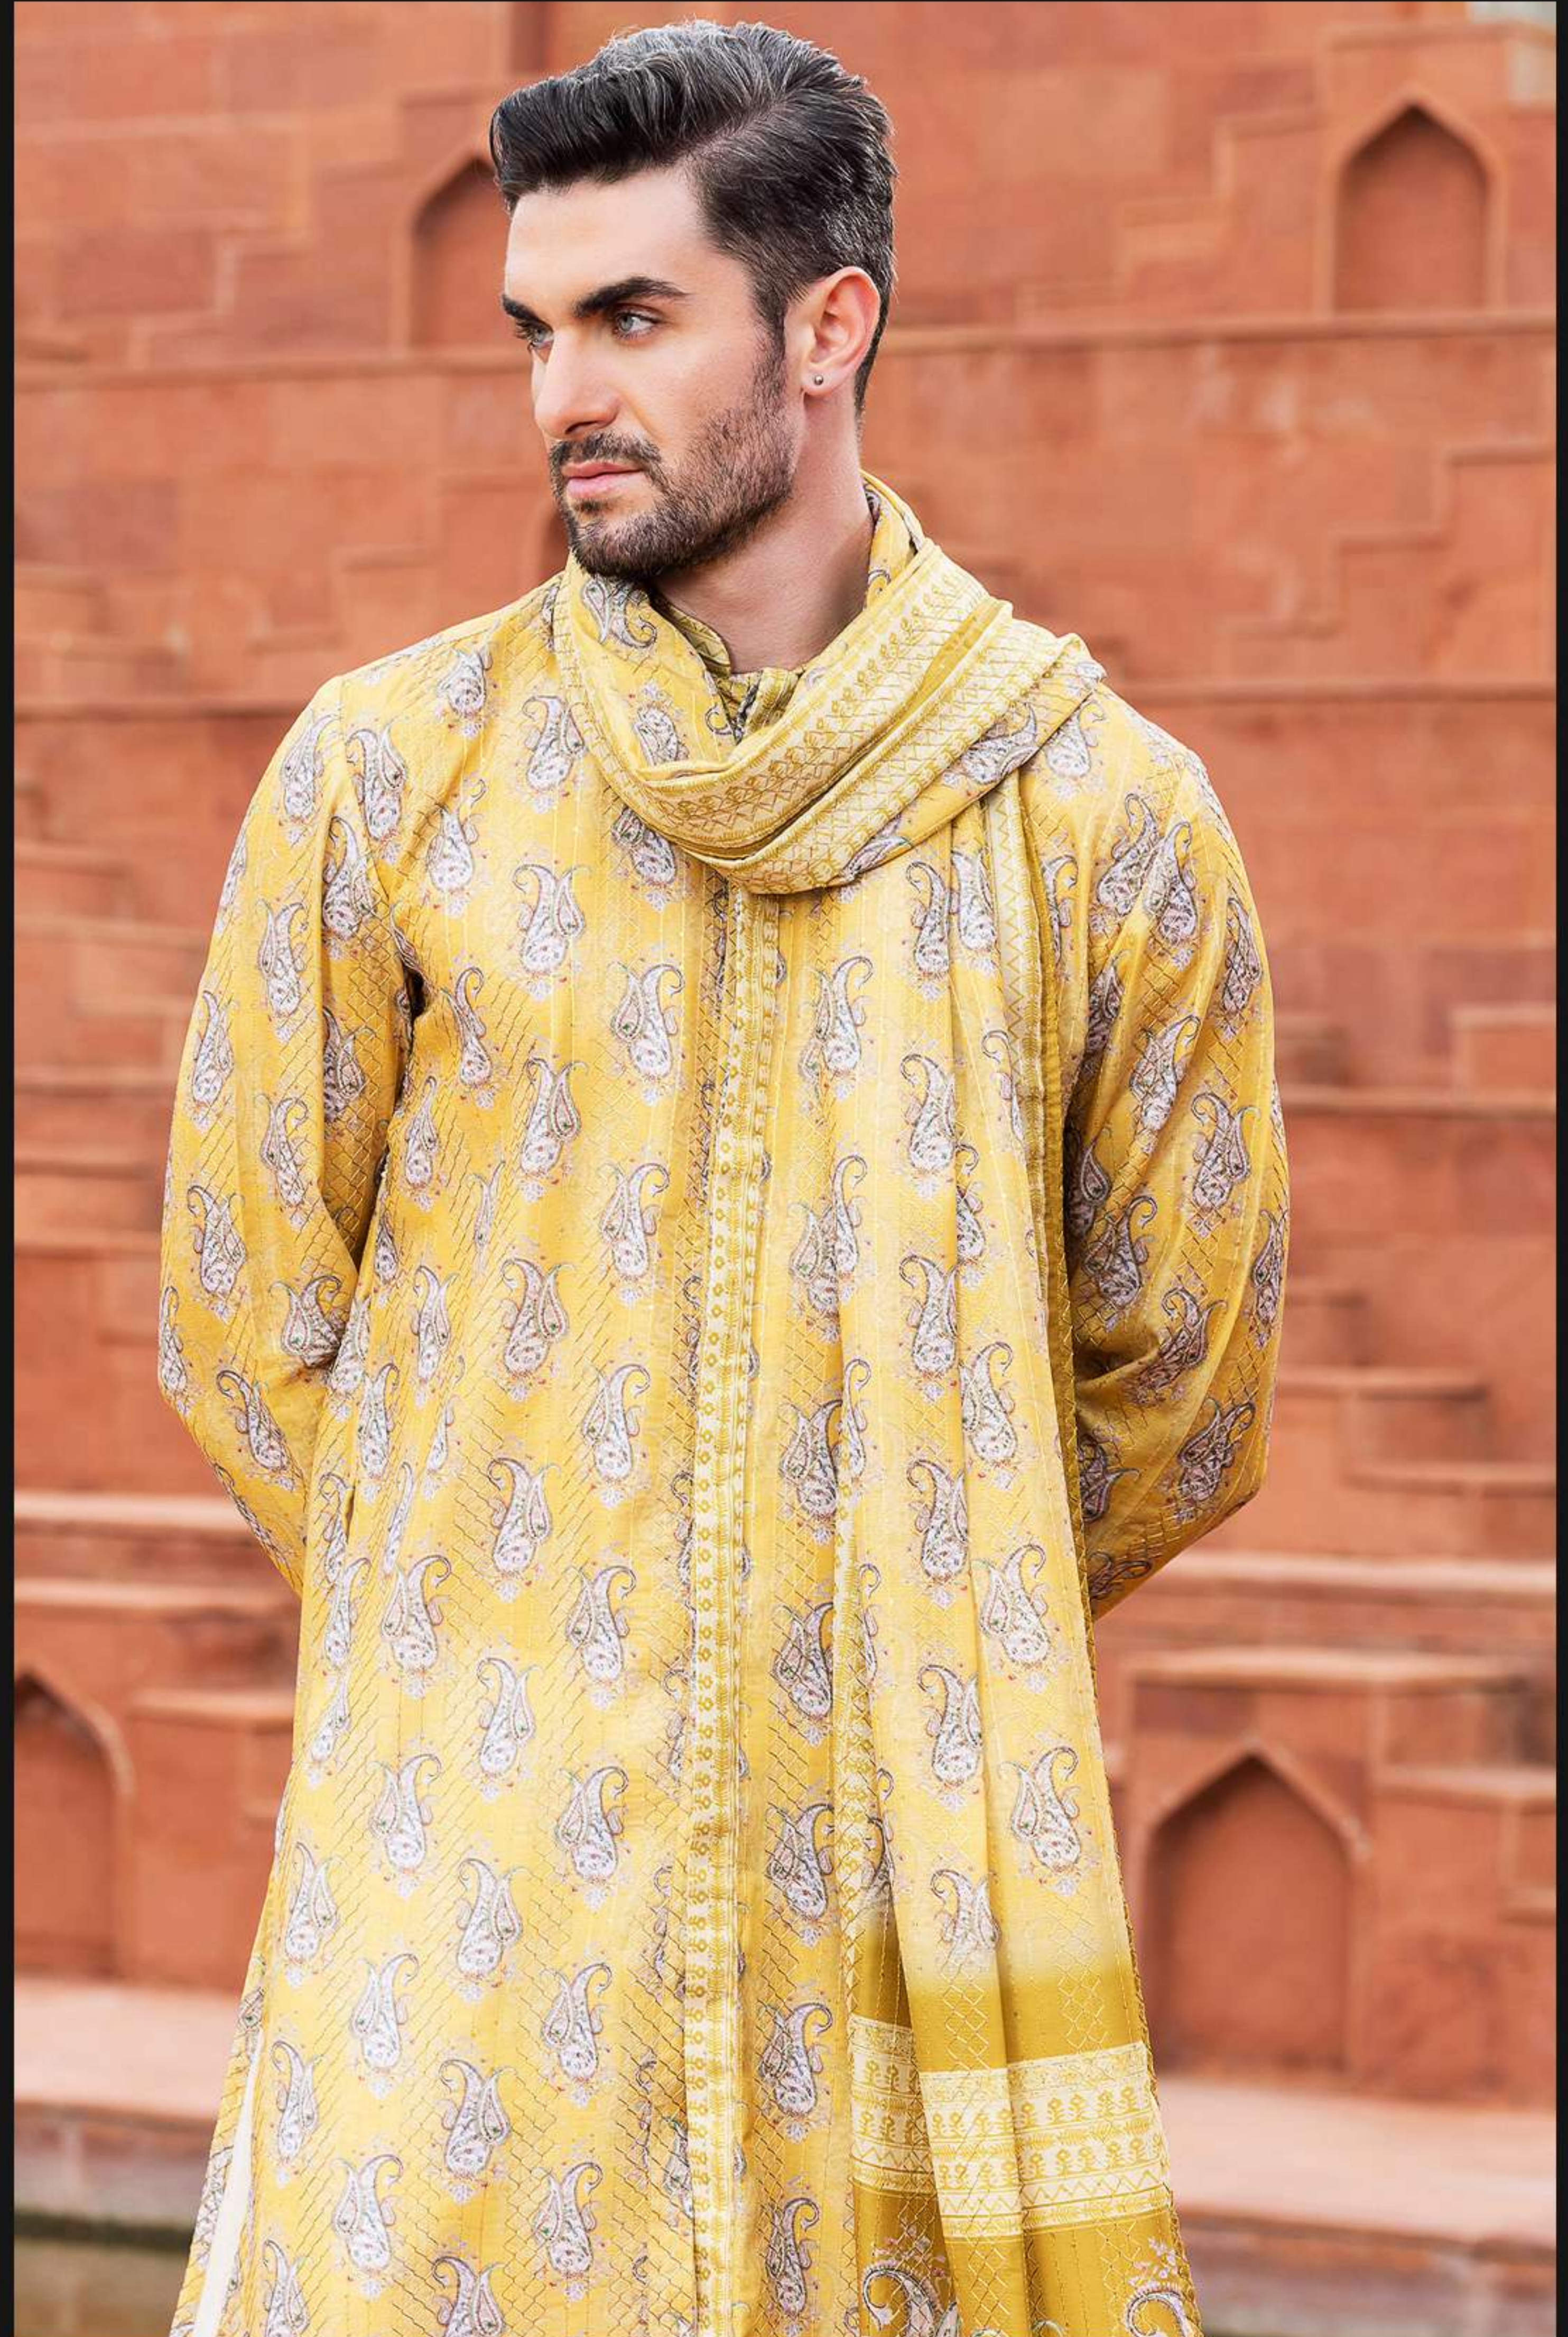

BOOKING@AGMODELS.IN | WWW.AGMODELS.IN