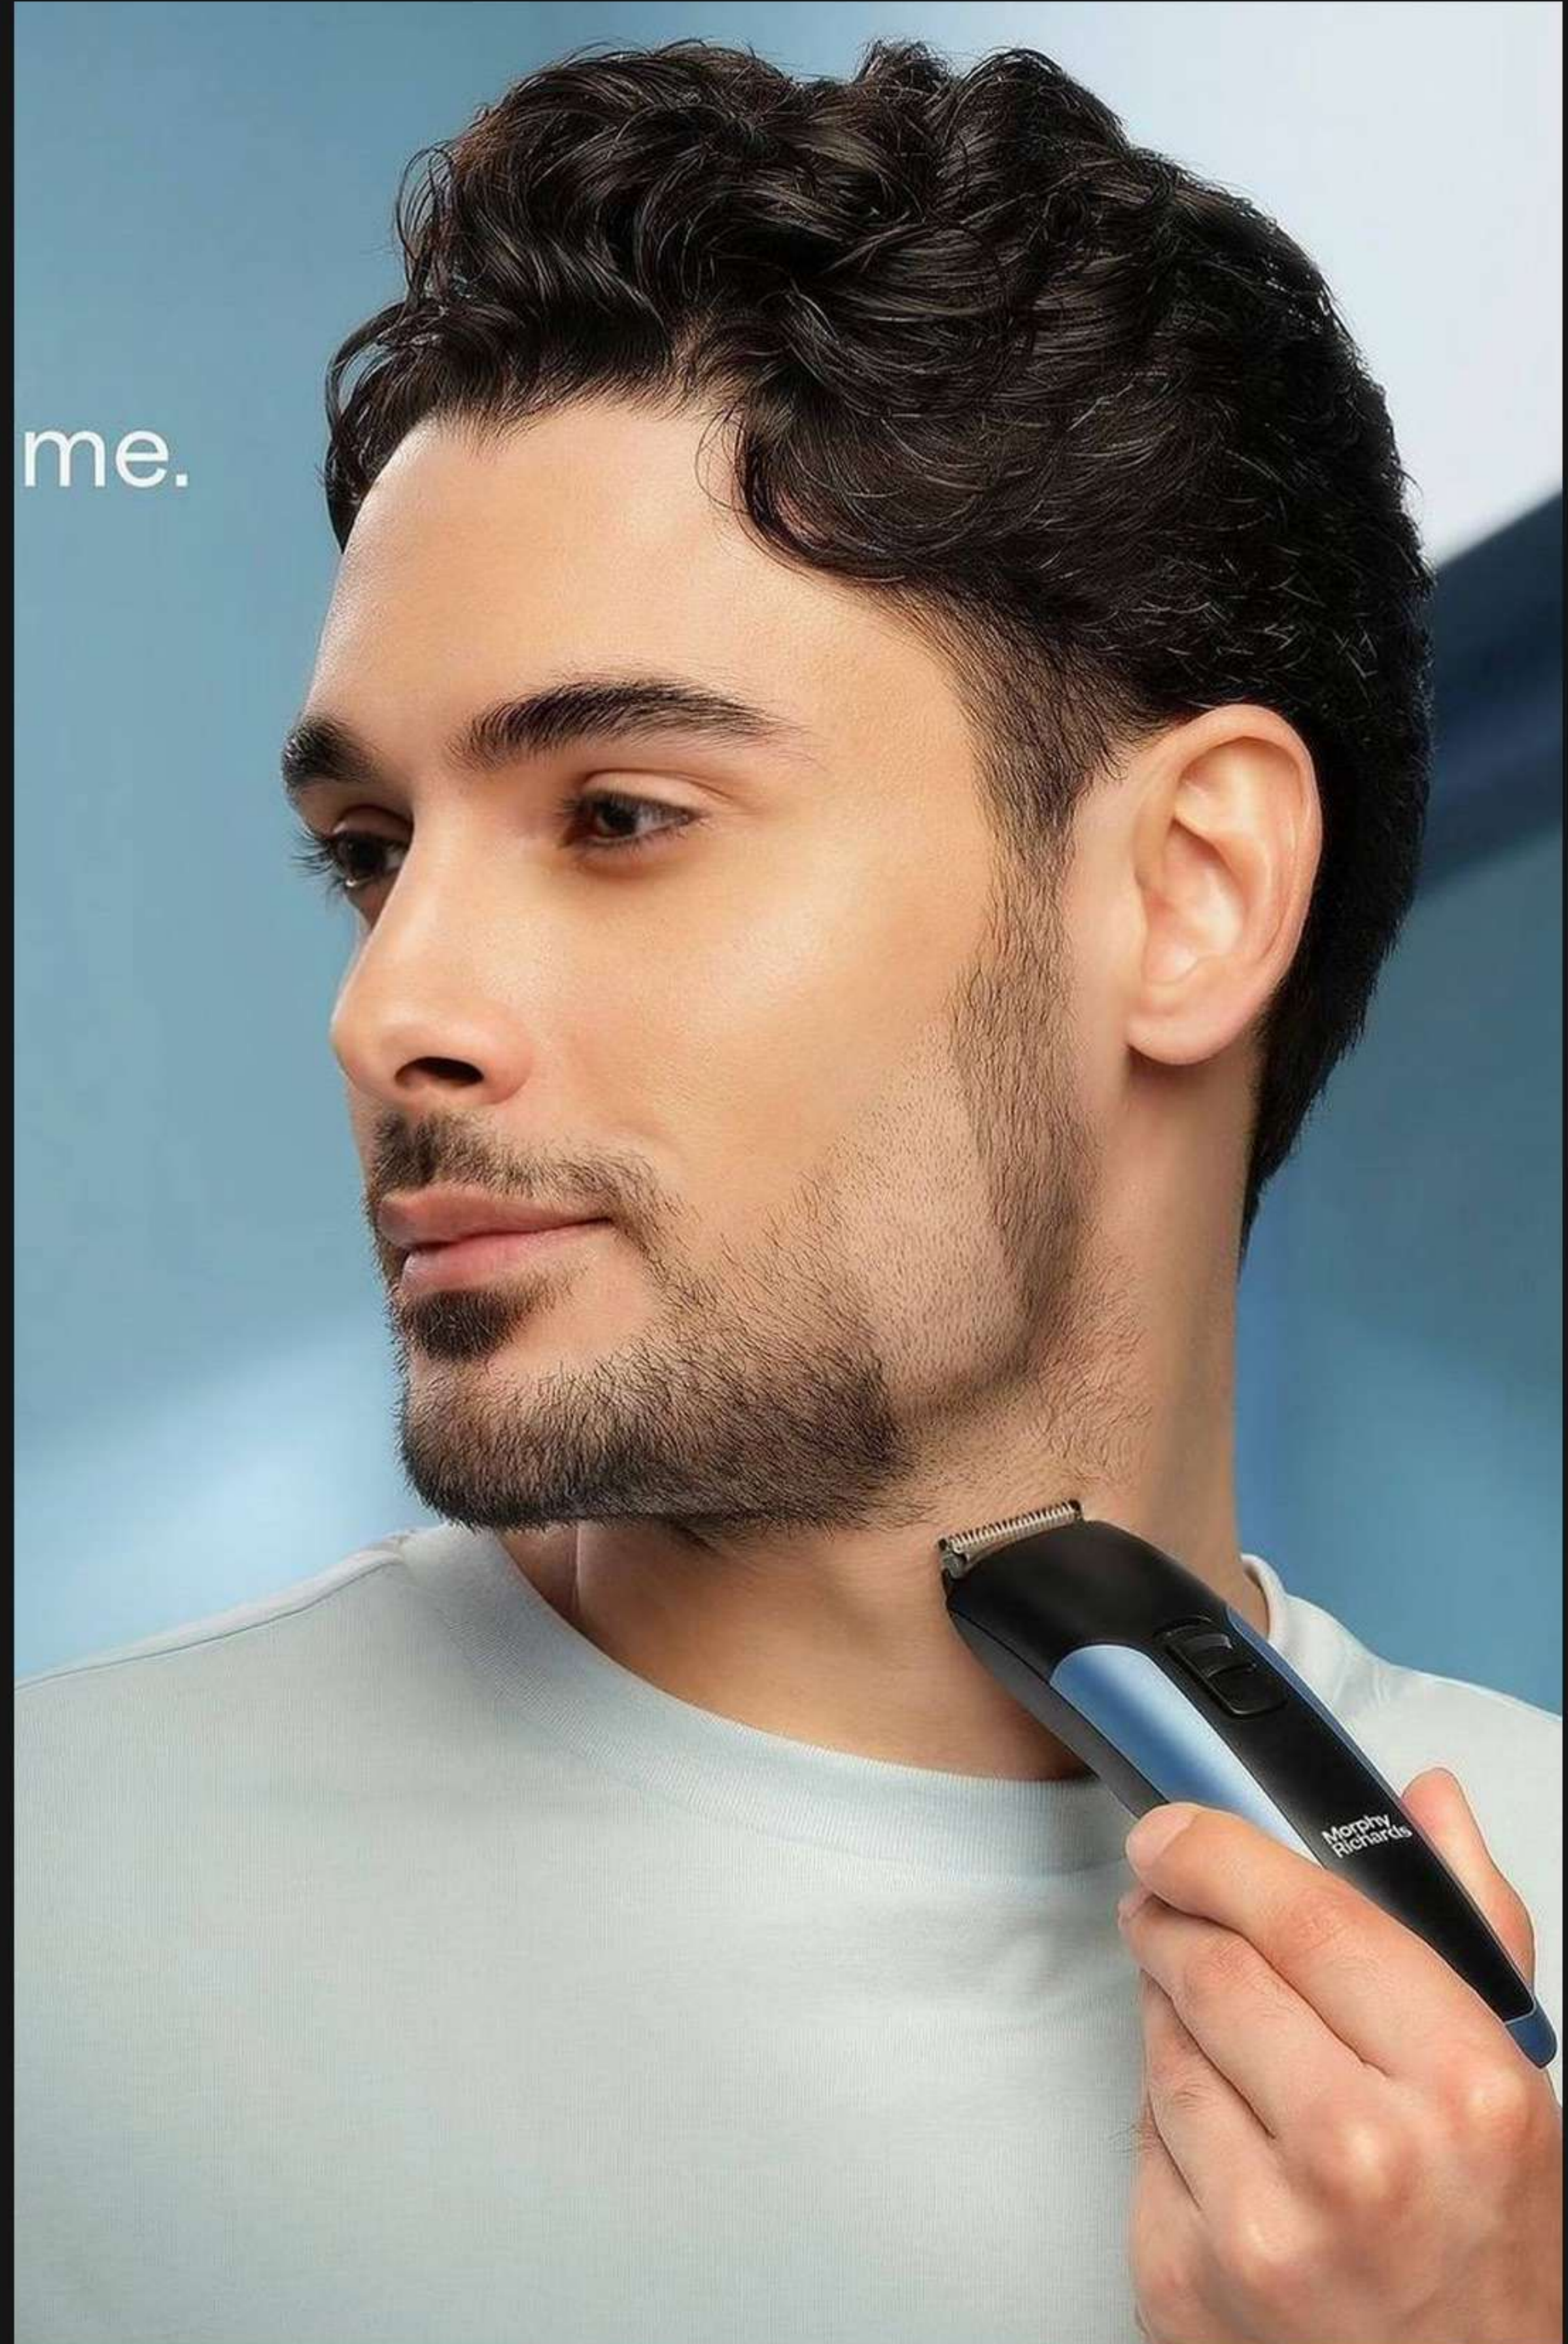

SUIT 40 EYES BROWN HAIR BROWN TOP SIZE M BOTTOM SIZE 32

AG.
MODELS

AMIR

AG.
MODELS

HEIGHT 6'0" CHEST 39 WAIST 32 HIPS 38 SHOES 9

SUIT 40 EYES BROWN HAIR BROWN TOP SIZE M BOTTOM SIZE 32

asking for
bubble?

phy
ards
s Engineered